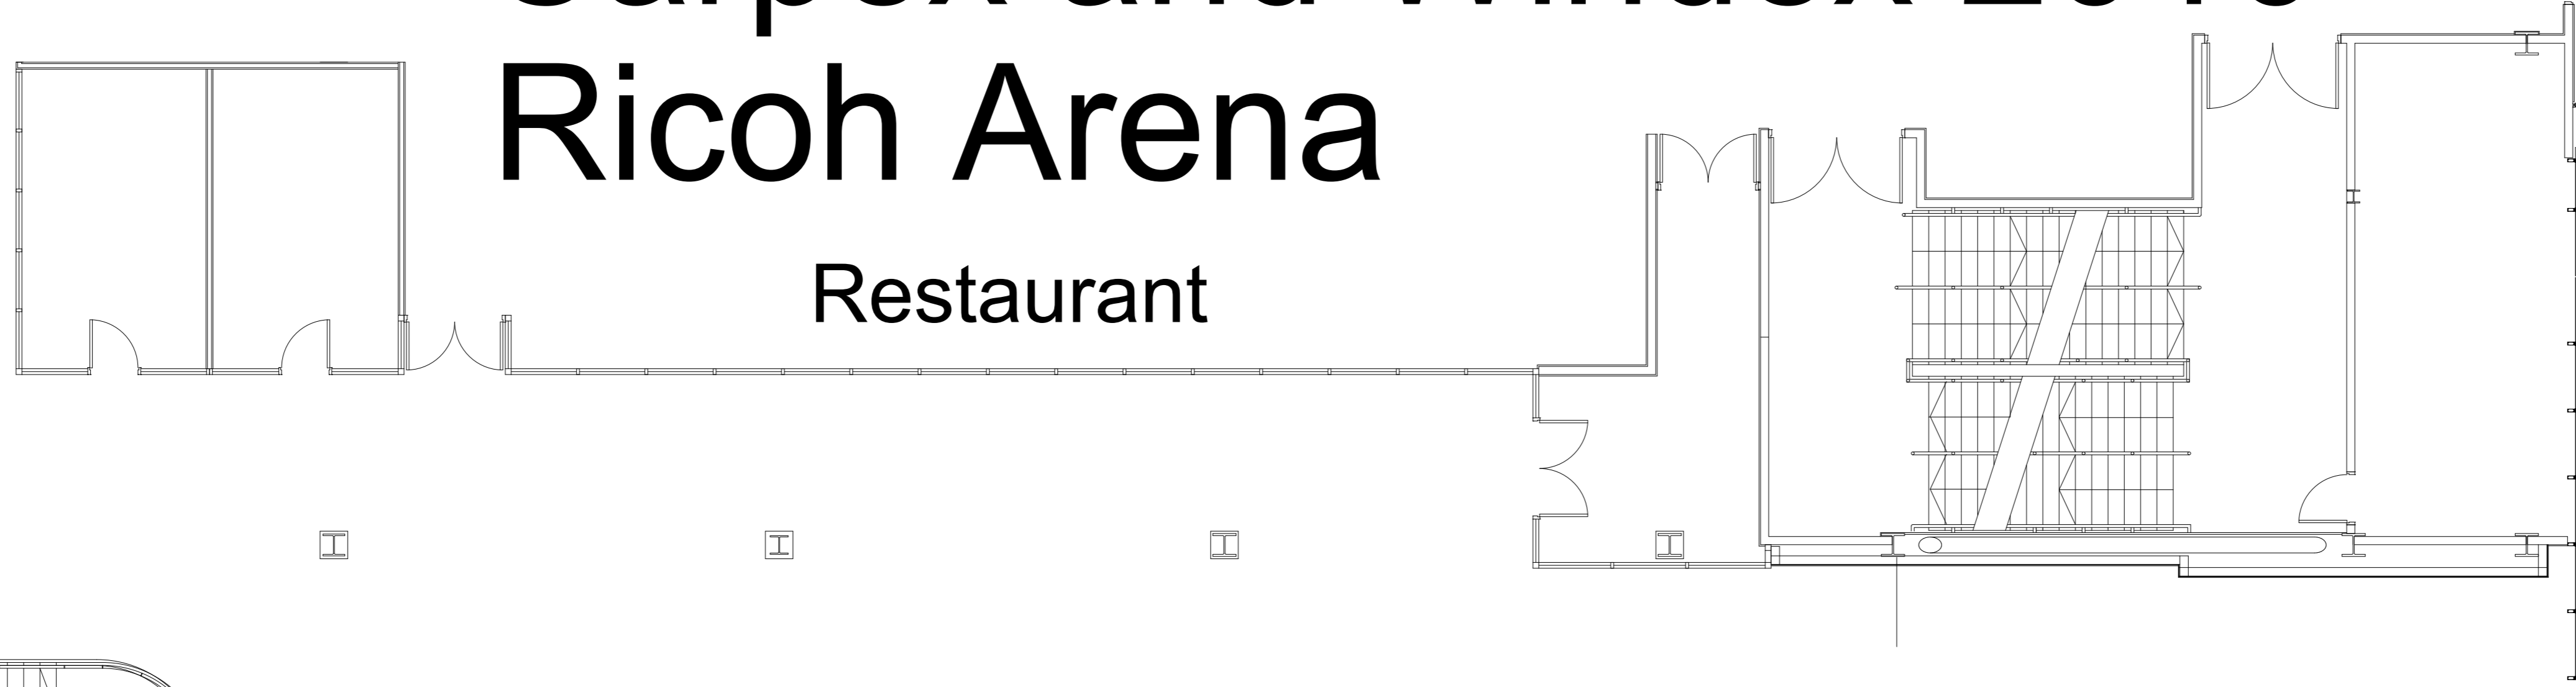

# Carpex and Windex 2010 Ricoh Arena

Restaurant

Main Entrance